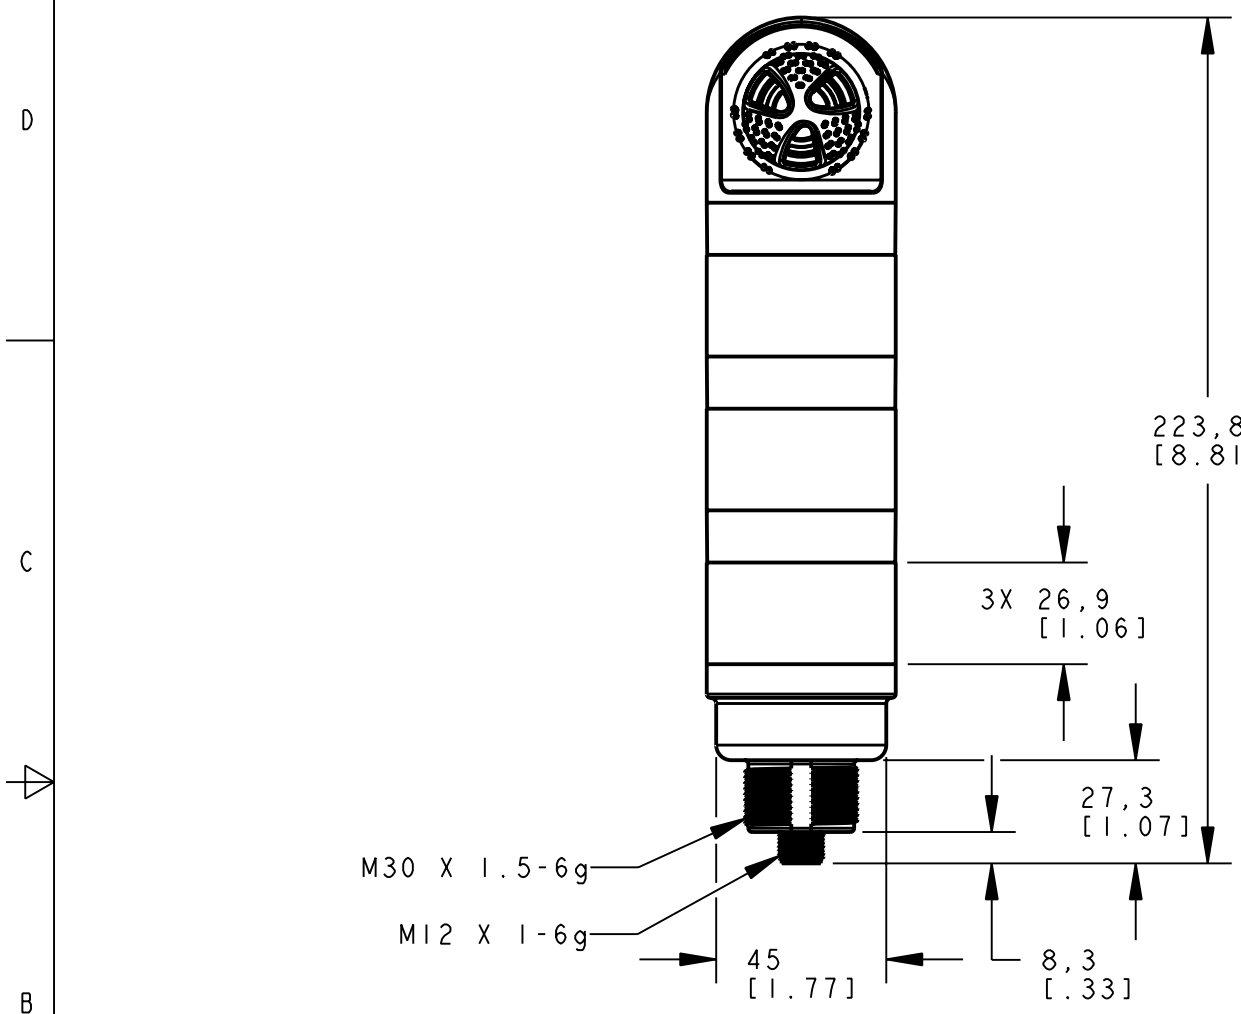

8 7 6 5 4 3 2 1

ISOMETRIC VIEW
SCALE 1:2

This drawing is the property of BANNER ENGINEERING CORP. and is proprietary in general and in detail. Its contents shall not be revealed to outside parties without written consent of BANNER.

NOTES:
1. ALL DIMENSIONS ARE MILLIMETERS [INCHES] UNLESS OTHERWISE NOTED.

8 7 6 5 4 3 2 1