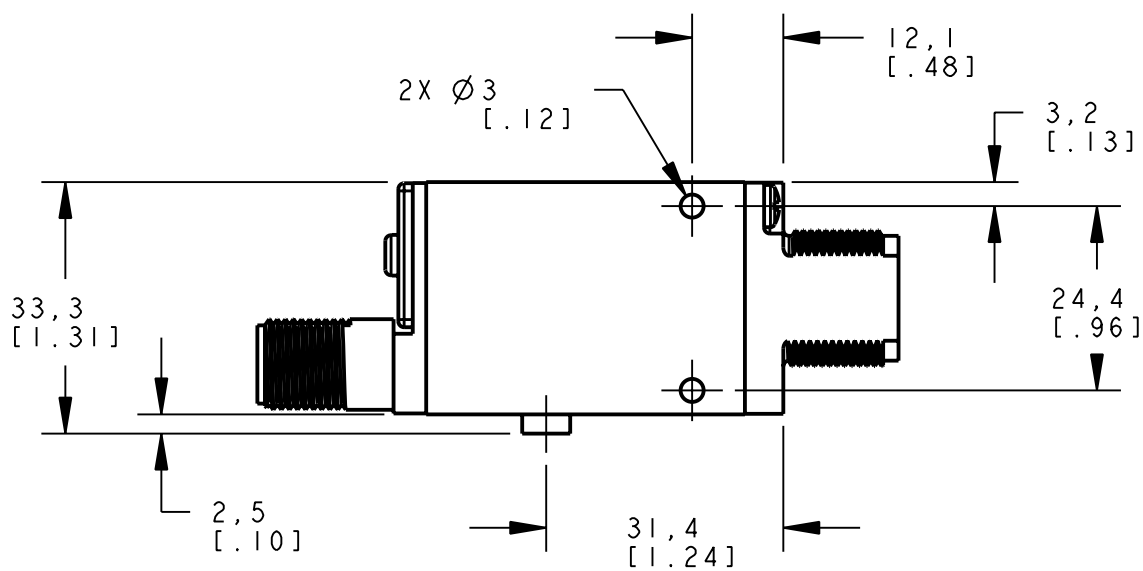

8 | 7 | 6 | 5 | 4 | 3 | 2 | 1

D

C

B

This drawing is the property of BANNER ENGINEERING CORP. and is proprietary in general and in detail. Its contents shall not be revealed to outside parties without written consent of BANNER.

BANNER ENGINEERING CORP.
P.O. BOX 9414
MINNEAPOLIS, MN 55440

THIRD ANGLE PROJECTION

TITLE
**SM2A312/MIAD9 D/LV/LVAG OD
WEB CAD DRAWINGS 2D/3D**

SIZE B	DRAWING NO. 154476	REV. I
SCALE 1:1		SHEET 1 OF 1

NOTES:
1. ALL DIMENSIONS ARE MILLIMETERS [INCHES] UNLESS OTHERWISE NOTED.

8 | 7 | 6 | 5 | 4 | 3 | 2 | 1

PRO/E