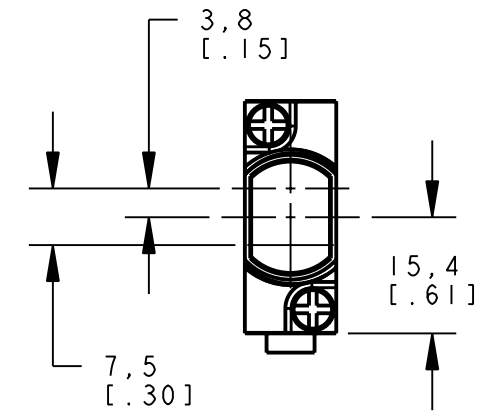

8 | 7 | 6 | 5 | 4 | 3 | 2 | 1

D

C

B

This drawing is the property of BANNER ENGINEERING CORP. and is proprietary in general and in detail. Its contents shall not be revealed to outside parties without written consent of BANNER.

BANNER ENGINEERING CORP.
P.O. BOX 9414
MINNEAPOLIS, MN 55440

THIRD ANGLE PROJECTION

TITLE
**SM2A312/MIAD9 D/LV/LVAG OD
WEB CAD DRAWINGS 2D/3D**

SIZE B	DRAWING NO. 154476	REV. I
SCALE 1:1		SHEET 1 OF 1

NOTES:
1. ALL DIMENSIONS ARE MILLIMETERS [INCHES] UNLESS OTHERWISE NOTED.

8 | 7 | 6 | 5 | 4 | 3 | 2 | 1

PRO/E