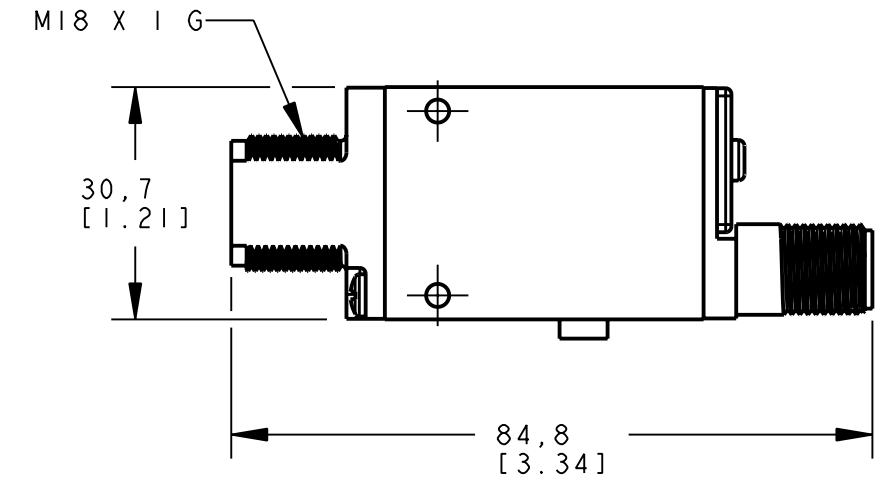

8 | 7 | 6 | 5 | 4 | 3 | 2 | 1

D

C

B

This drawing is the property of BANNER ENGINEERING CORP. and is proprietary in general and in detail. Its contents shall not be revealed to outside parties without written consent of BANNER.

BANNER ENGINEERING CORP.
P.O. BOX 9414
MINNEAPOLIS, MN 55440

THIRD ANGLE PROJECTION

TITLE
**SM2A312/MIAD9 D/LV/LVAG OD
WEB CAD DRAWINGS 2D/3D**

SIZE B	DRAWING NO. 154476	REV. I
SCALE 1:1		SHEET 1 OF 1

NOTES:
1. ALL DIMENSIONS ARE MILLIMETERS [INCHES] UNLESS OTHERWISE NOTED.

8 | 7 | 6 | 5 | 4 | 3 | 2 | 1

PRO/E