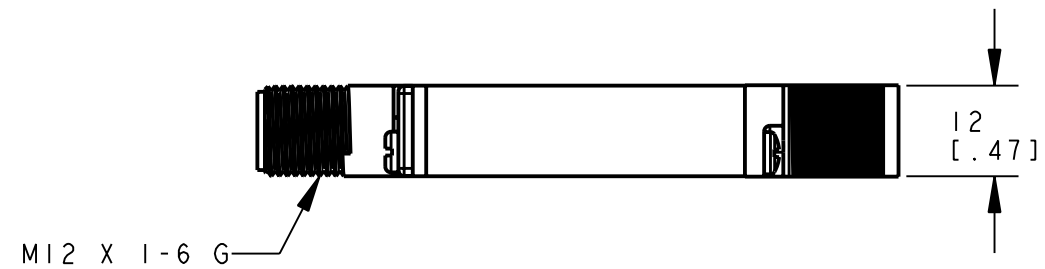

8 | 7 | 6 | 5 | 4 | 3 | 2 | 1

D