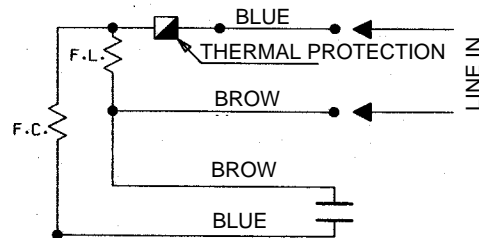

CONNECTION DIAGRAM

2009	Date	Name	Scale
gez.	27.05	me	
gep.			

Drawing
Dim. drawing, Mod. 2

MAPROTEC GmbH
Maschinen-und Prozesstechnik
D-65510 Idstein Fon 06126-4001
Postfach 1260 Fax 06126-4002

Denomination
Single phase motor
230V, 50/60 Hz, 0.55 kW
1650/1860 UPM
Model
PO-E483W22