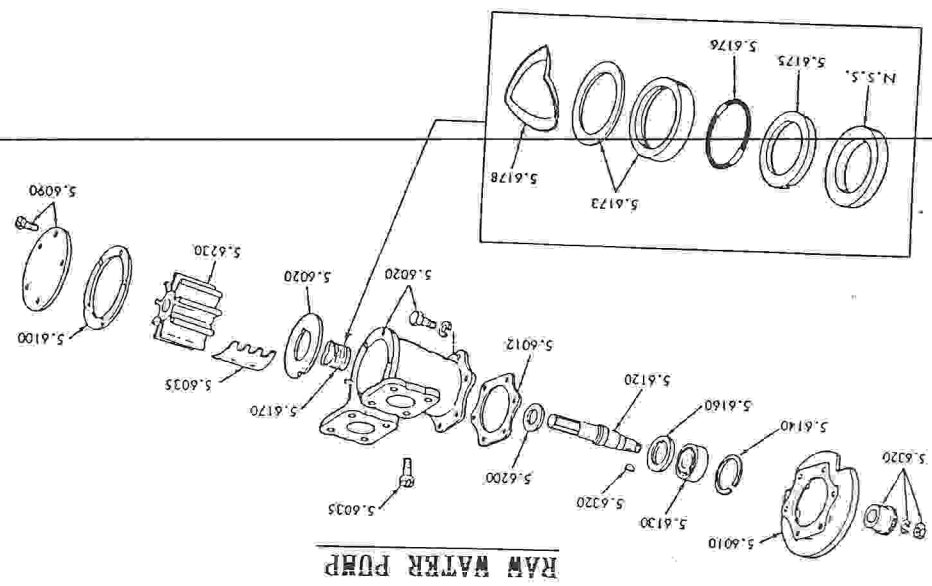

1
1
1
1
AR
2
1
1
1
1
4
4
1
1
2
1
1
1
1
4
4
1
1
1
1
AR
1
1
6
6
1
1
4
1
1

Pump Assy., Kaw Water (Jabasco)	8927296	5.6001	39
Bolt, 7/16"-14x1.25"	8921936	5.6010	39
Bolt, 1/2"-13x1.375"	179884	5.6010	39
Adaptor, Flange Pump Drive	5193551	5.6010	39
Screw, 3/8"-16x1"	23501660	5.6010	39
Lockwasher 3/8"	23501661	5.6010	39
Gasket, Water Pump Adaptor	5194567	5.6012	39
Body, Water Pump Impeller	23502087	5.6020	39
Reconditioning Kit, Kaw Water Pump	23502097	5.6025	39
Plate, Wear	23502091	5.6025	39
Pin, Dowel (Liner wear Plate)	23502096	5.6025	39
Cam, Kaw Water Pump Body Liner	23502089	5.6035	39
Cover, Kaw Water Pump end	23502090	5.6090	39
Bolt, 1/4"-20x5/8"	186676	5.6090	39
Washer, 1/4"x9/16"	120385	5.6090	39
Seal, Pump Cover	23511828	5.6100	39
Shaft, Kaw Water Pump	8927572	5.6120	39
Bearing, Kaw Water Pump	8927574	5.6130	39
Housing, Kaw Water Pump Bearing	23502088	5.6133	39
Screw, 5/16"-18x3/4"	23501657	5.6133	39
Washer, 5/16"	23501658	5.6133	39
Ring, Pump Bearing Retainer	23502094	5.6140	39
Seal Assy., Shaft (Mechanical)	8927573	5.6170	39
Seal, Shaft LipType	23502092	5.6170	39
Ring, Pump Shaft Seal ("0" Section)	23502095	5.6176	39
Replacement Kit, Pump Seal & Impeller	23502098	5.6220	39
Impeller, Kaw Water Pump	23502086	5.6230	39
Seal, Kaw Water Pump Impeller	23502093	5.6240	39
Ring, Retainer Impeller Seal Clamp	23501653	5.6270	39
Gear, Kaw Water Pump Drive	5196170	5.6320	39

2 us

2 us

1 us

1 us

FIG. 39 - RAW WATER PUMP

RAW WATER PUMP

QTY

NAME AND DESCRIPTION

FIG. NO. GROUP NO. PART NO.