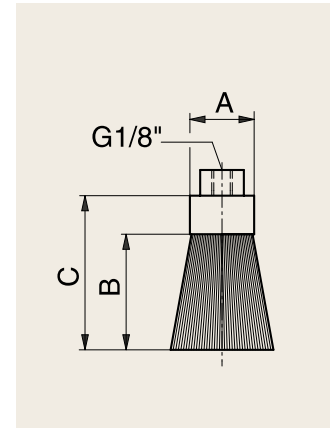

OIL BRUSHES TYPE SPR

- Mount: Brass or aluminium
- Bristles: Perlon to 70°C, stainless steel from 70°C
- Undulating bristle structure prevents drip formation

Type	ø A	B*	C*	Perlon bristle article no.	Stainless steel bristle article no.
SPR 6,5	6,5	50	65	312 600 001	312 600 005
SPR 16	16	30	53	312 600 002	312 600 006
SPR 25	25	45	60	312 600 003	312 600 007
SPR 30	30	45	62	312 600 004	312 600 008

* All dimensions in mm

OIL BRUSHES TYPE SPF

- Mount: Aluminium
- Bristles: Perlon to 70°C, stainless steel from 70°C
- Flat brushes available in various widths
- To achieve an even film of oil, we recommend that you use one oil dispenser per connection

Type	Perlon bristle article no.	Stainless steel bristle article no.
SPF 57	312 700 001	312 700 004
SPF 114	312 700 002	312 700 005
SPF 171	312 700 003	312 700 006

* All dimensions in mm